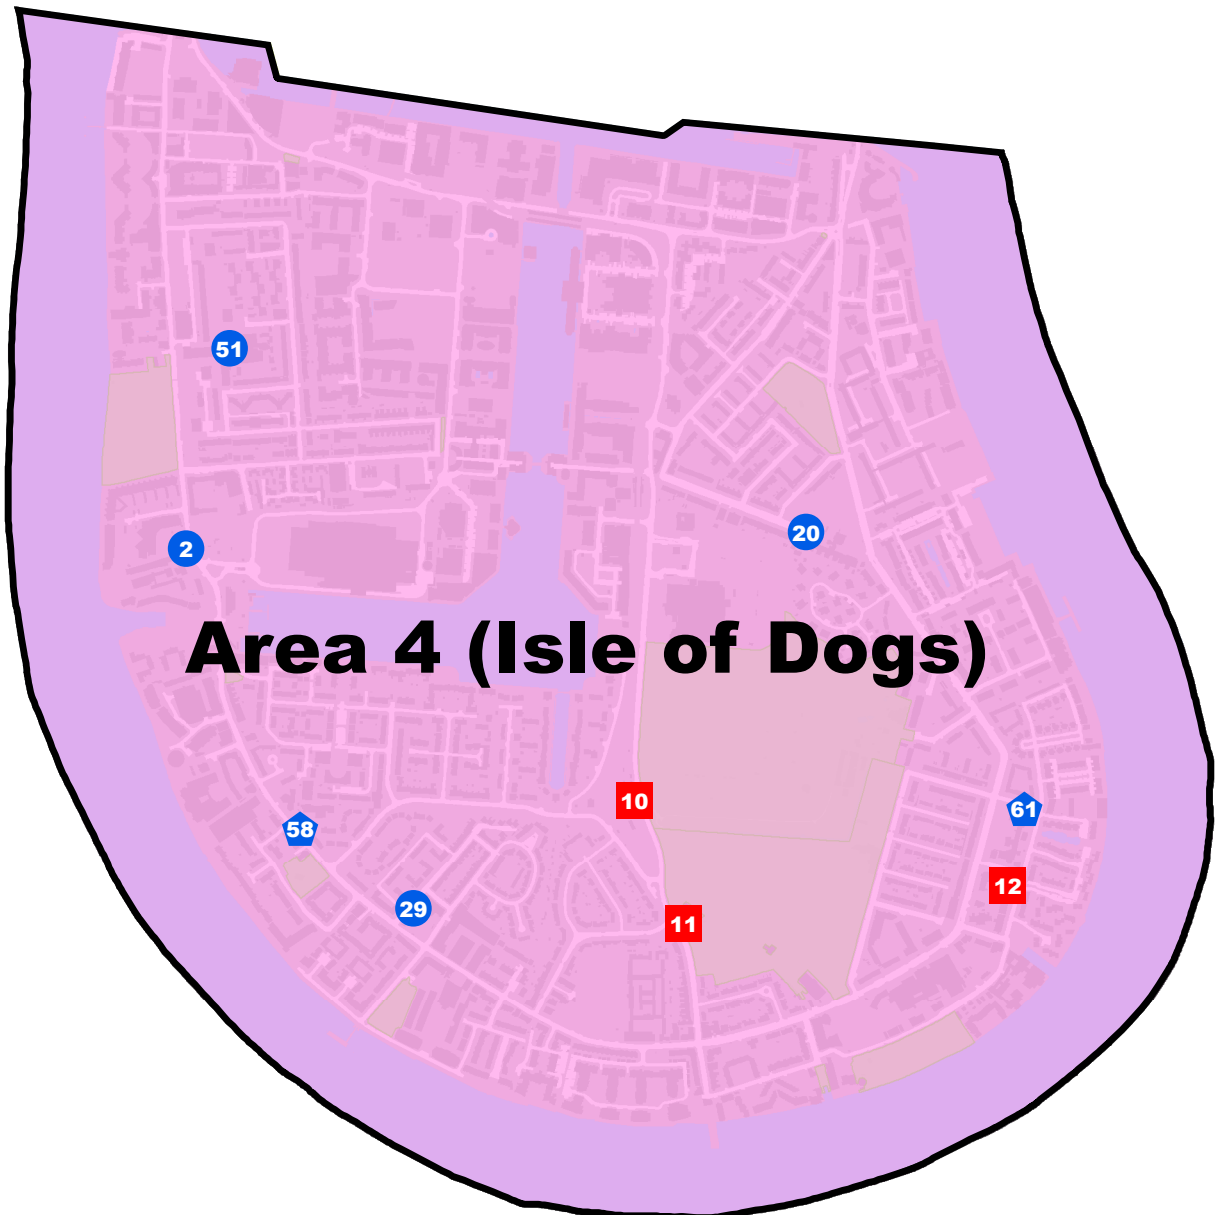

Primary and Nursery Catchment Area 4 (Isle of Dogs)

Previously known as Area 5

TOWER HAMLETS Created by Children's Information Systems Team

Date: 14/01/2015

Schools in the catchment area

- 2 Arnhem Wharf
- 20 Cubitt Town Junior
- 29 Harbinger
- 51 Seven Mills

Voluntary Primary School

- 58 St Edmund RC
- 61 St Luke's CofE

Academy/Free Schools

- 10 Canary Wharf College 3
- 11 Canary Wharf College East Ferry
- 12 Canary Wharf College Glenworth

Map Legend

- Free/Academy/Foundation Primary Schools
- Academy with Nursery
- Community Primary School
- Community Primary School with Nursery
- ◆ Voluntary Aided Primary School
- ◆ Voluntary Aided Primary School with Nursery
- ▲ Nursery School

Area 4 (Isle of Dogs)